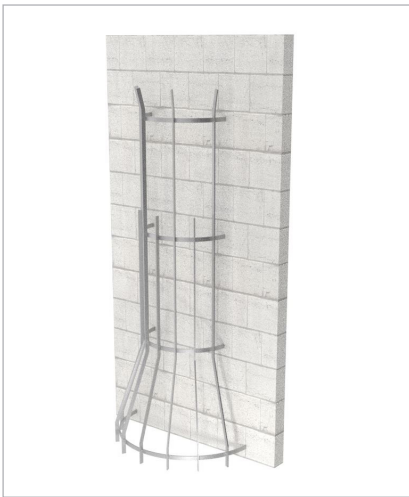

Tree guards - upper part

Type-D2

Height: 1260 mm
Ø bottom: 400 mm
Ø top: 300 mm

Art. No. 80051020

Type-D4

Height: 1260 mm
Ø bottom: 400 mm
Ø top: 400 mm

Art. No. 80051021

Type-D6

Height: 1260 mm
Ø bottom: 400 mm
Ø top: 400 mm

Art. No. 80051022

Powder coated RAL/DB colors are available on request

Trellis

Type-E1

Height: 1820 mm
Ø bottom: 700 mm
Ø top: 460 mm

Art. No. 80051023

Type-E2

Height: 620 mm
Ø bottom: 700 mm
Ø top: 460 mm

Art. No. 80051024

Type-E3

Height: 1820 mm
Ø bottom: 700 mm
Ø top: 350 mm

Art. No. 80051025

Powder coated RAL/DB colors are available on request.